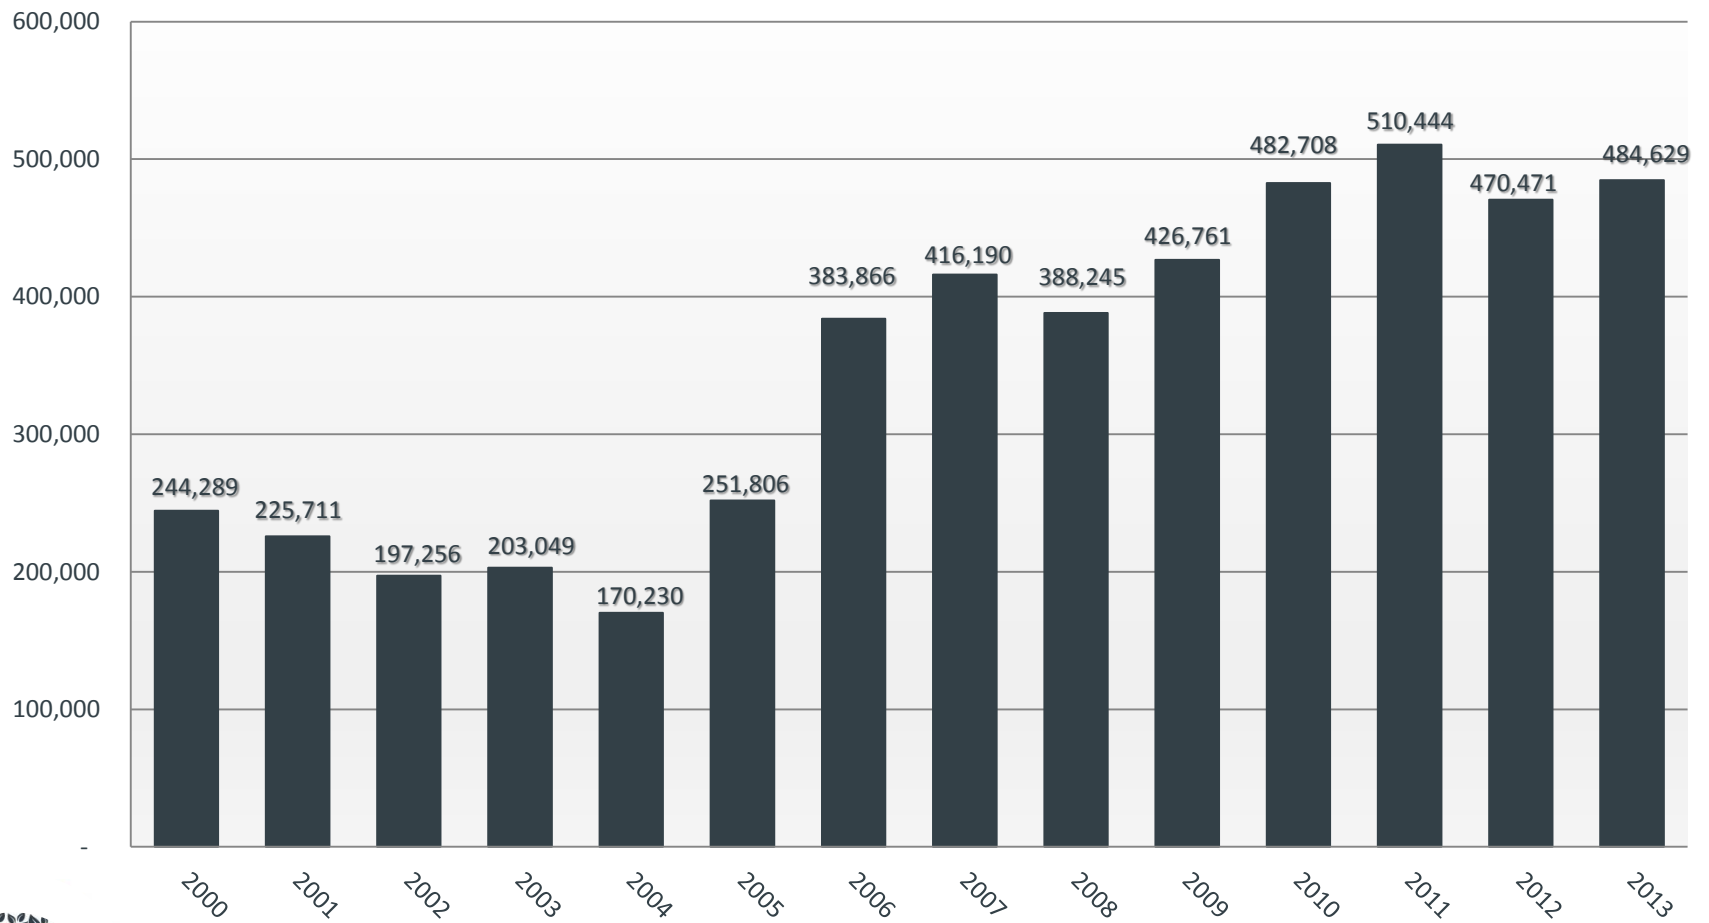

Argentina – Total Exports

Source: Córdoba Cereals Chamber