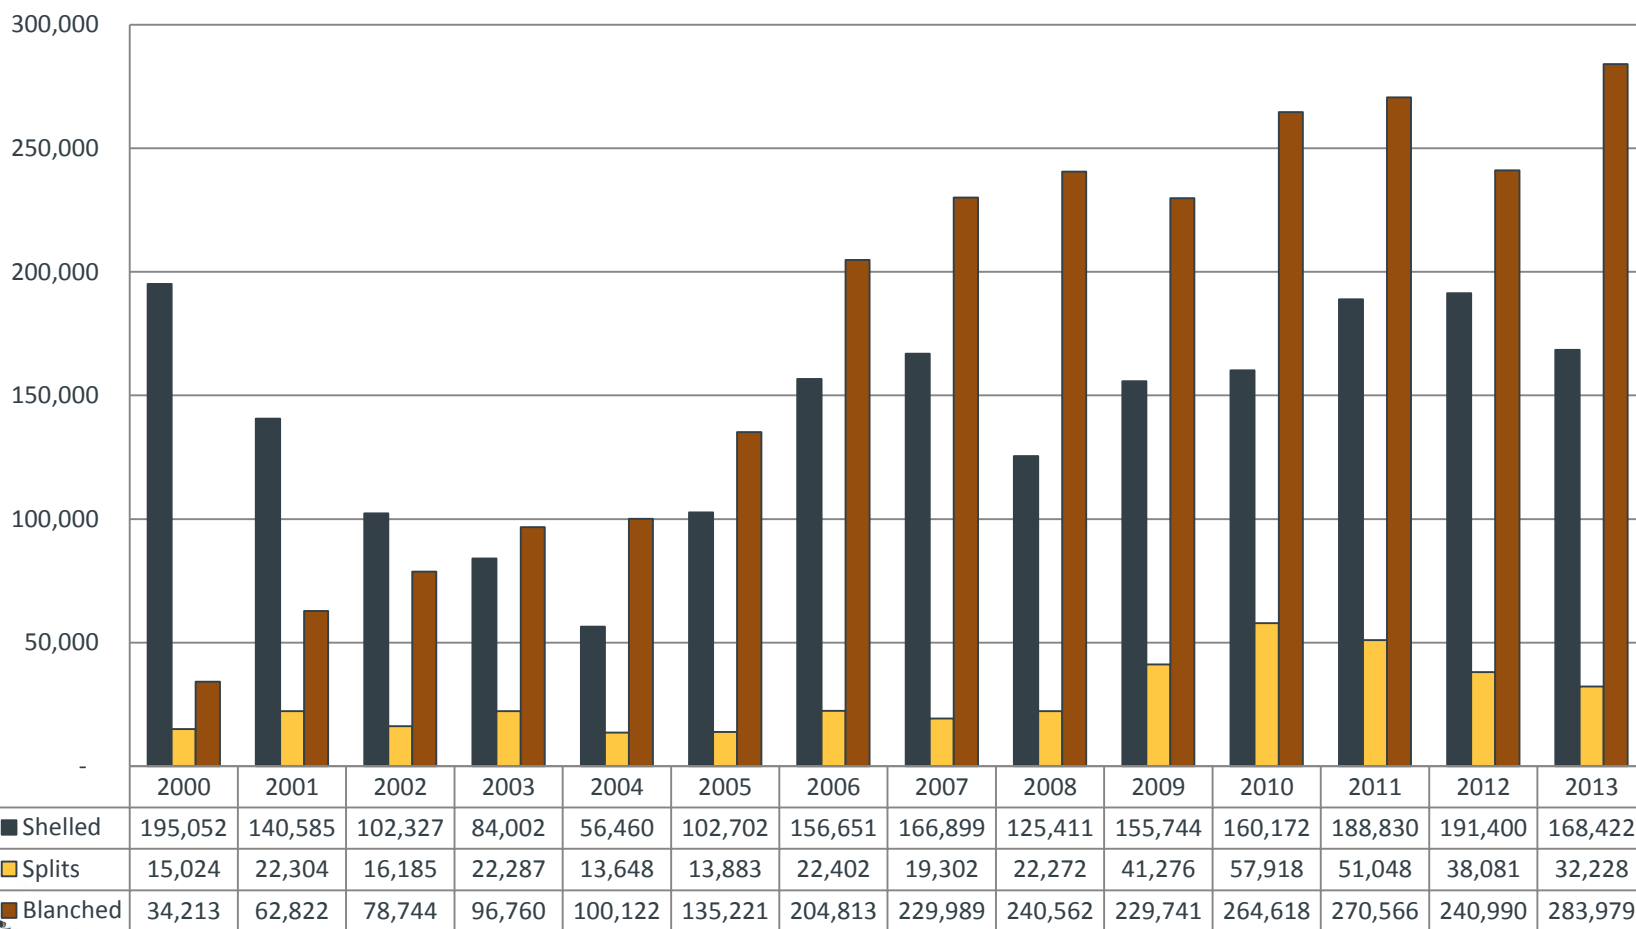

Argentina – Export by Type

Source: Córdoba Cereals Chamber